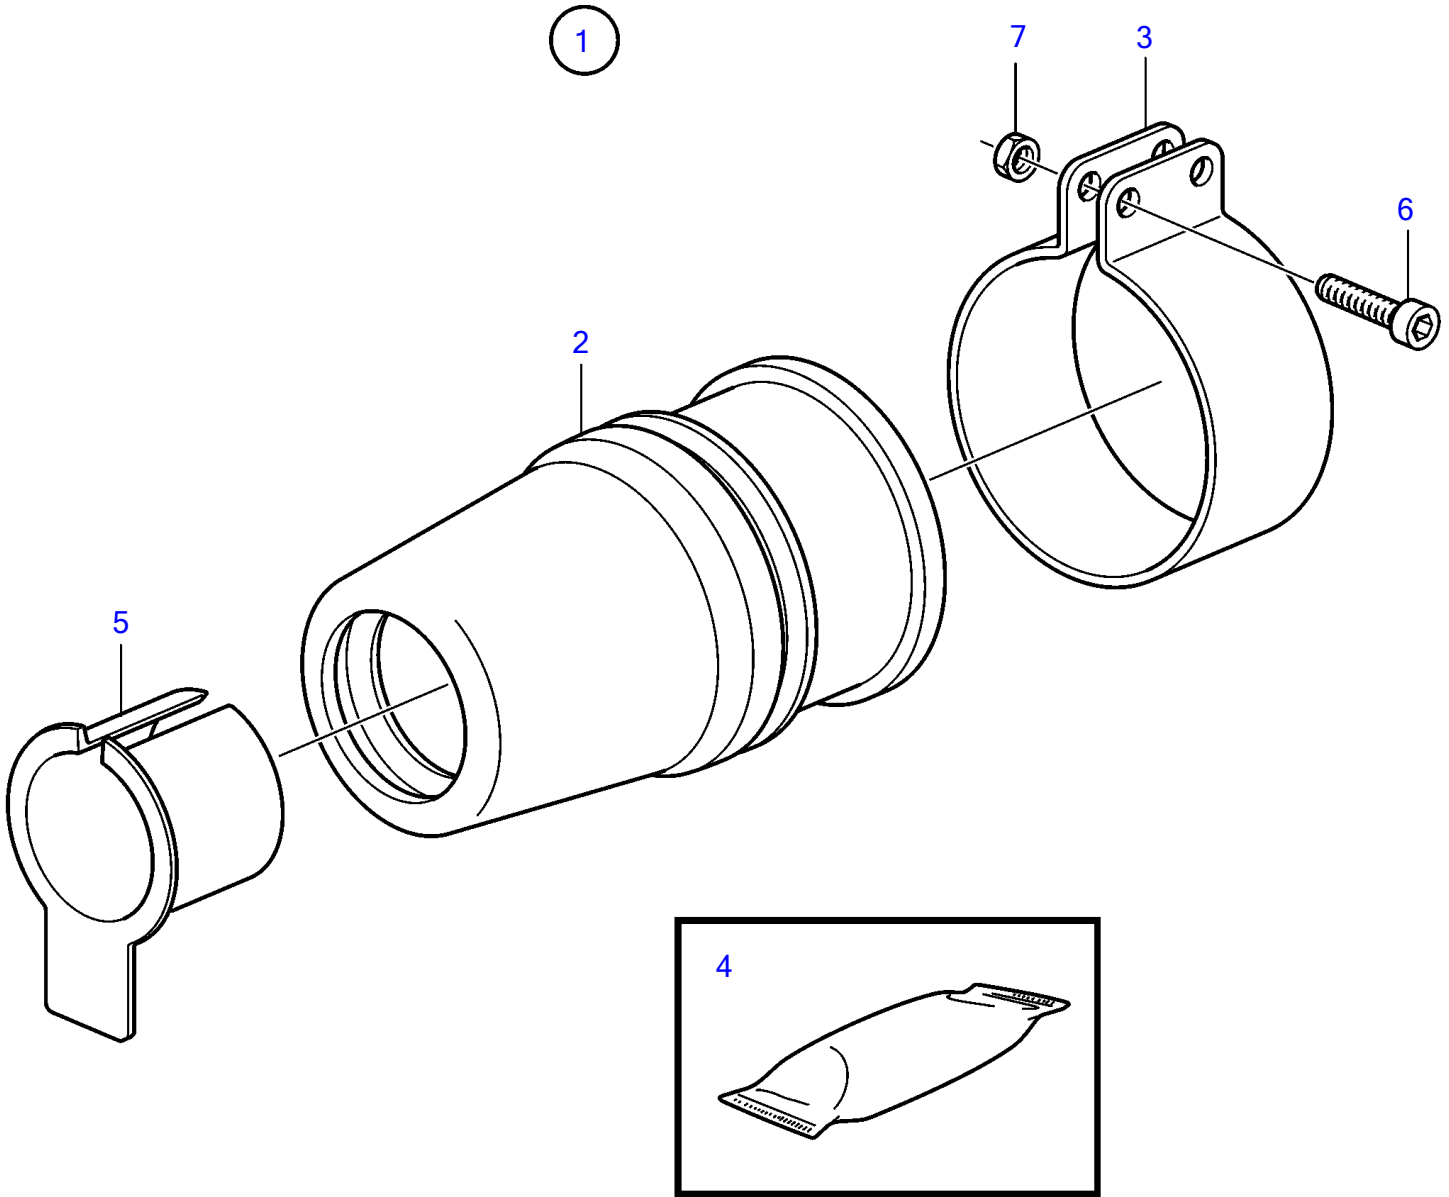

KAD42A, KAMD42A

6147

KAD42A, KAMD42A

REF	PART NO.	QTY	DESCRIPTION	SEE SEC.	NOTES
1	3819722	1	Sealing sleeve, kit • Bulletin P-44-6-1	P-44-6-1-EN	For 45mm propeller shaft. Rubber Stuffing Box
1	3819723	1	Sealing sleeve, kit • Bulletin P-44-6-1	P-44-6-1-EN	For 50mm propeller shaft. Rubber Stuffing Box
1	3819724	1	Sealing sleeve, kit • Bulletin P-44-6-1	P-44-6-1-EN	For 1" propeller shaft. Rubber Stuffing Box
1	3819725	1	Sealing sleeve, kit • Bulletin P-44-6-1	P-44-6-1-EN	For 1 1/4" propeller shaft. Rubber Stuffing Box
1	3819726	1	Sealing sleeve, kit • Bulletin P-44-6-1	P-44-6-1-EN	For 1 1/2" propeller shaft. Rubber Stuffing Box
1	3819727	1	Sealing sleeve, kit • Bulletin P-44-6-1	P-44-6-1-EN	For 1 3/4" propeller shaft. Rubber Stuffing Box
1	3819728	1	Sealing sleeve, kit • Bulletin P-44-6-1	P-44-6-1-EN	For 2" propeller shaft. Rubber Stuffing Box
2		1	• Sealing sleeve		
3	3818506	1	• Clamp		For 45mm, 50mm, 1 3/4" and 2" propeller shaft.
	828142	1	• Clamp		For 1" propeller shaft.
	828418	1	• Clamp		For 1 1/4" propeller shaft.
	828528	1	• Clamp		For 1 1/2" propeller shaft.
4	828250	1	• Lubricating grease • Bulletin P-18-4-6	P-18-4-6-EN	Water resistant grease for grease gun
5		1	• Sleeve		
6	963684	2	• Hex. socket screw		
7	966170	2	• Lock nut		